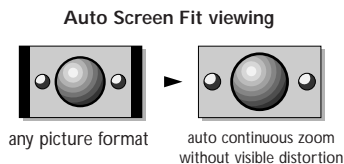

Let's make things better.

PHILIPS

28PW9505
NICAM

Product highlights

- **100 Hz Digital Scan** offers a flickerfree picture.
- **CrystalClear III with Dynamic Contrast and Scavem**, offers a crisp and natural picture
- **WideScreenplus line interpolation** for enhanced resolution and picture quality.
- **3D surround** offers full surround experience without rear speakers (Dolby Pro Logic capable)
- Includes the integrated centre speaker
- **nexTVView Program Guide** (type 3) Direct access of program info of all channels (1week) and automatic programming of VCR
- **TXT/NexTVView DualScreen** picture + TXT or picture + NexTVView.
- **1200 Pages EasyText teletext** (level 2.5)
- **Active Control** Automatic Digital Noise Reduction, Auto Sharpness, auto screen fit Smart Controls. Automatically offers the best picture setting.
- **Improved Graphical User interface** Easy menu control of all functions
- **Active subwoofer and full digital sound processing**

Surround sound modes

Technical specifications

Chassis

- Type: FL7a MG

Picture

- Screen diameter: 28"/70cm
- Visible screen size: 66cm
- Picture tube: Blackline-S Ultra Flat 16:9
- Image stability: 100Hz Digital Scan
- S-Video display
- Picture tilt control (only for /12)
- Smart Picture control (5 modes)
 - Soft, Natural, Rich, Multi media, Personal
- Brightness, contrast, tint, sharpness, colour control